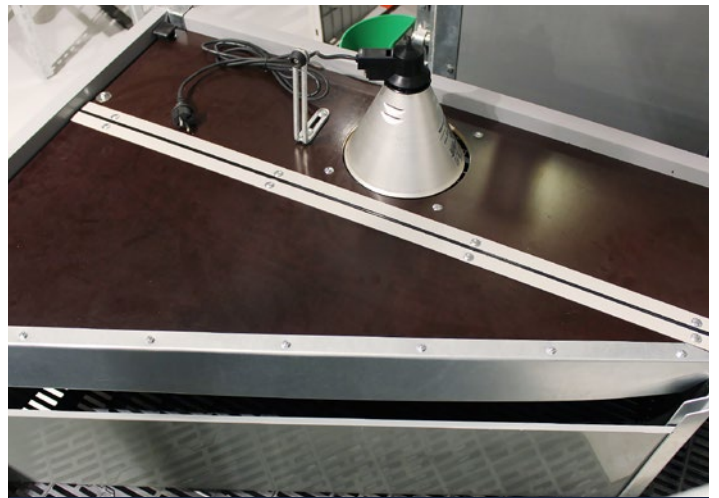

## Farrowing pen

Vissing Agro's farrowing pens are designed to provide sow and piglets optimal conditions throughout the whole lactation period. Great care has been taken to provide the sow as much freedom of movement as possible whilst piglets have quick and easy access to the sow's teats regardless of their size. The width of the farrowing crate can be adjusted as needed according to the size of the sow. During farrowing it is recommended to adjust the farrowing crate to a narrow position for optimum protection of the newborn piglets. After 4-5 days the crate can be readjusted to allow more space for the sow and piglets while nursing. The crate is provided with tiltable bars which control the movement of the sow and prevent crushing of the piglets. The back gate of the farrowing crate is designed with telescopic adjustment that provides ample space and freedom for the staff while working inside the pen. The trough comes in stainless steel with a volume of 21 liters. The piglet creep area can be provided in plastic or water-resistant wood with a front edge and a hole for a heating lamp to maintain a warm environment. The piglet creep area itself is adapted to the size of the farrowing pen and automatic opening of the cover can be provided additionally.

**We call ourselves  
pig experts and  
we stand by that**

Telescopic adjustment of crate and tiltable rear gate

Sow trough

Integrated water supply

Farrowing crate with tiltable bars

Piglet creep area with blocking plate and heating lamp

- Tiltable rear gate covering opening in slats
- Creep area with two-part cover
- Stainless steel sow trough 21 L
- Water system in corrosion resistant materials
- High yielding sow water nipple minimum 10 l/min
- Water system for piglets integrated in penning
- Water nipple or water cup for piglets